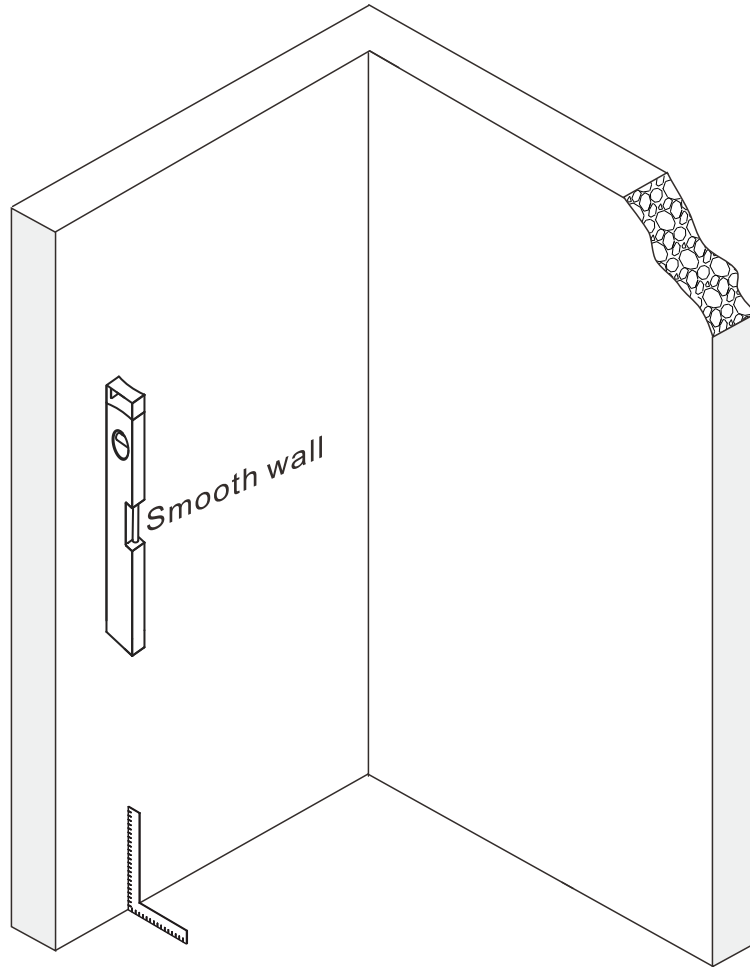

Preparation

Tools required