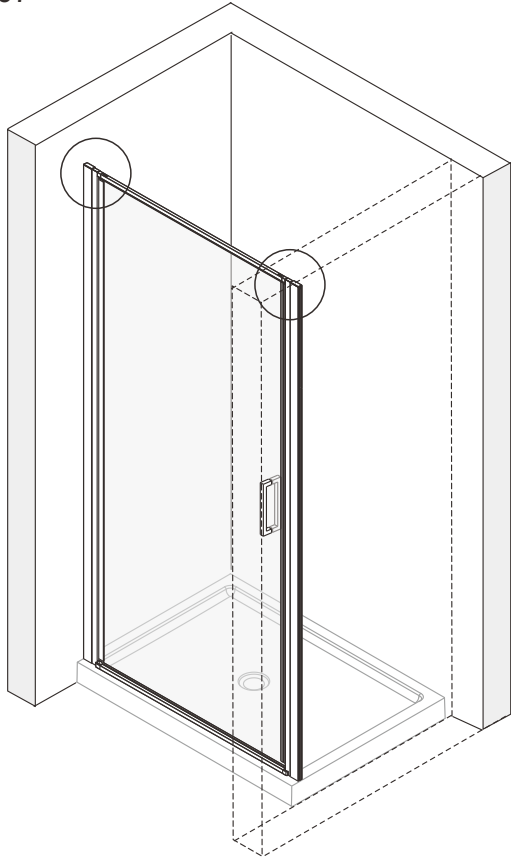

Continue

A 07