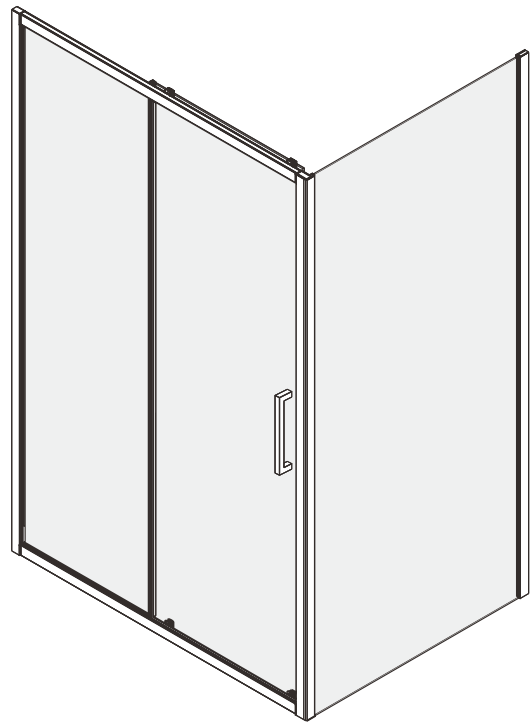

USER MANUAL

Thank you for choosing Better Bathrooms.
Please read this manual before installing your product
and keep for future reference.

better 
bathrooms

PRODUCT NAME-PAVO SLIDING DOOR
PRODUCT CODE-BEBA_26055~BEBA_26058 BEBA_26062~BEBA_26065
BEBA_26069~BEBA_26076 BEBA_26766 & BEBA_26770
PAVSLBB1000 PAVSLBB1200 PAVSLBB1400 PAVSLDBB
PAVSPBB800 PAVSPBB900