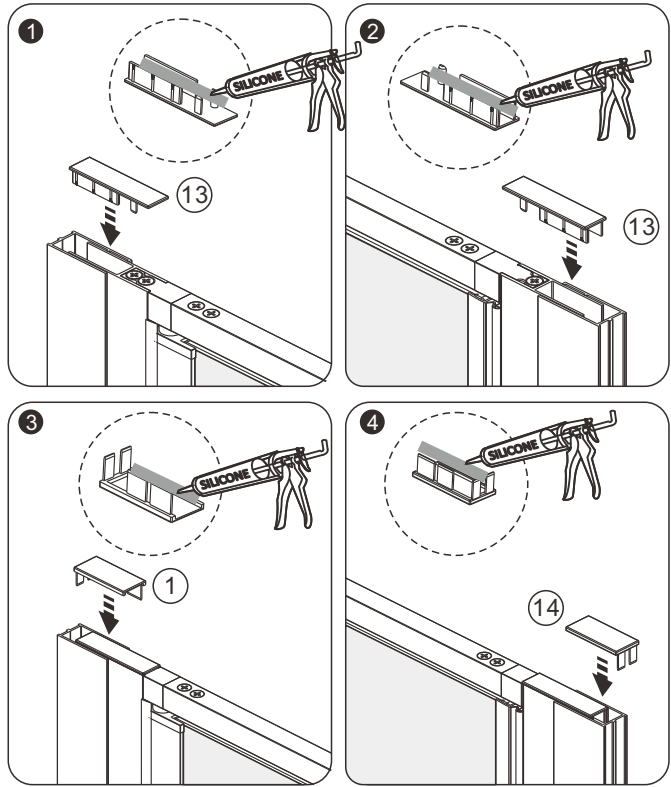

Continue

A 07